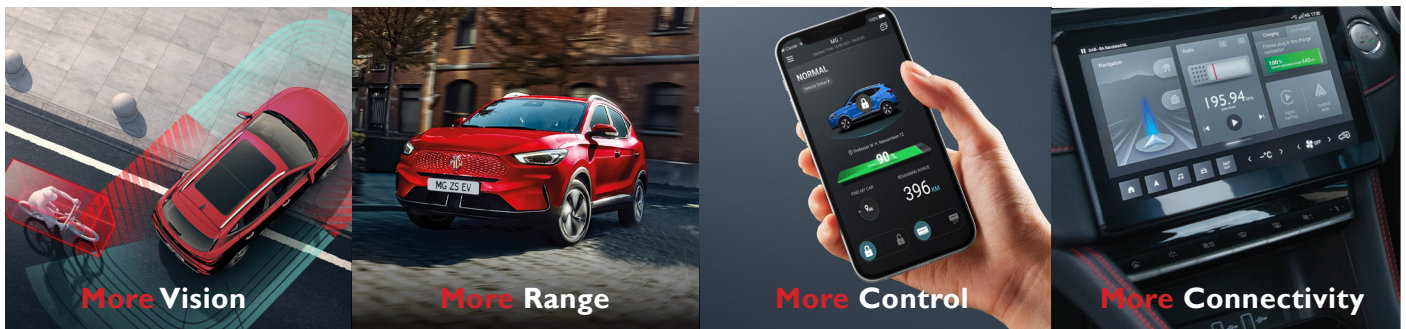

FAMILY
SIZED

LOW RUNNING
COSTS

MG
PILOT

ZERO
EMISSIONS

UP TO 1,187L
BOOT CAPACITY
(WITH SEATS FOLDED DOWN)

280Nm
OF INSTANT TORQUE

Experience the Complete Driving Package

MG Pilot

- Active Emergency Braking with Pedestrian and Bicycle Detection
- Lane Keep Assist (LKA) with Lane Departure Warning System (LWDS)
- Traffic Jam Assist (TJA)
- Intelligent High Beam Assist
- Adaptive Cruise Control
- Blind Spot Detection (BSD) with Rear Cross Traffic Alert (RCTA)